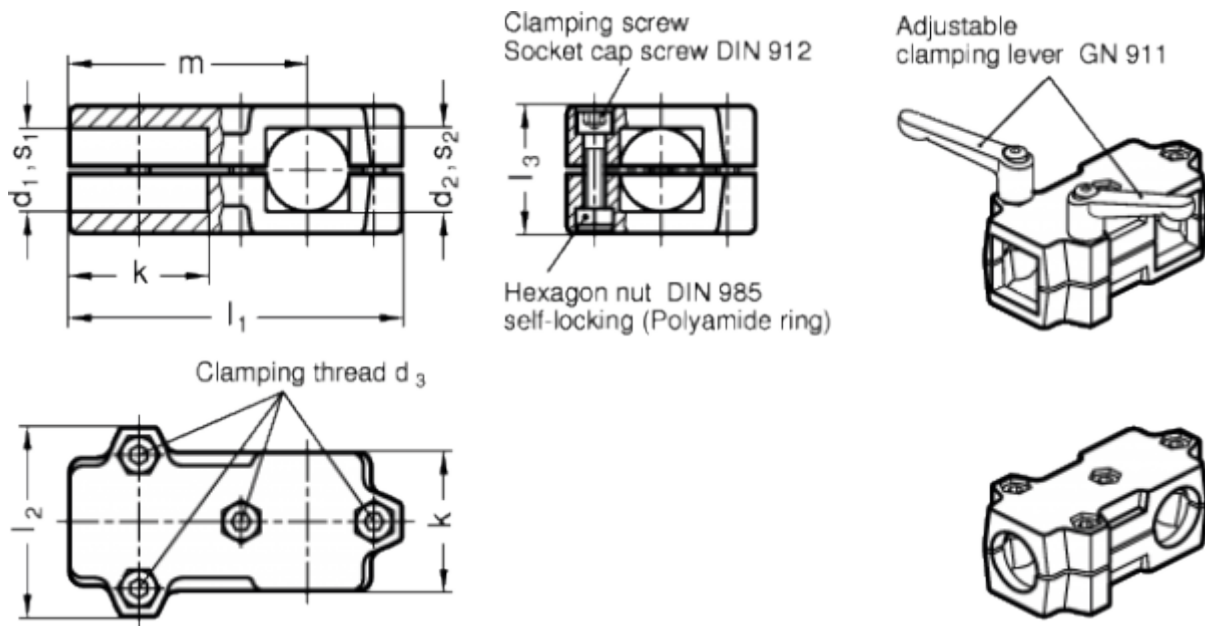

Article number: 20193B42B42762BL
 Description: E+G T-angel clamp
 GN 193-B42-B42-76-2-BL

Measures

Accessories = GN 911-M10-63	m	= -
d1 = 42	s1	= -
d2 = 42	s2	= -
d3 = M10	Weight in (g) = 1188	
k = 76		
l1 = 176		
l2 = 98		
l3 = 70		